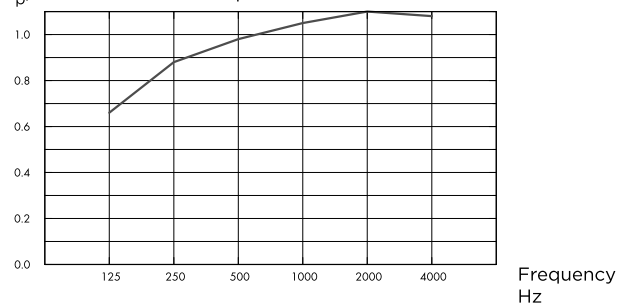

— Eurocoustic Tonga® Therm A, 200 mm o.d.s.
o.d.s = overall depth of system

THK mm	o.d.s. mm	α_p , Practical sound absorption coefficient						α_w	Sound absorption class
		125 Hz	250 Hz	500 Hz	1000 Hz	2000 Hz	4000 Hz		
77	200	0.66	0.88	0.98	1.05	1.10	1.08	1.00	A