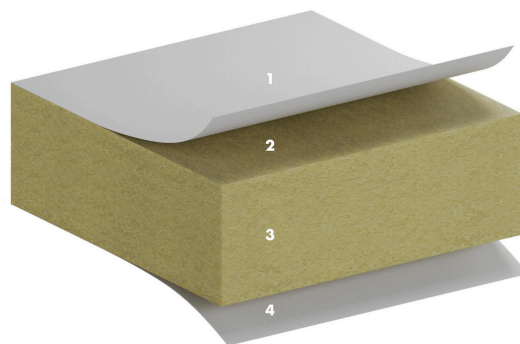

TONGA® THERM A

Tonga® Therm A ceiling offers an excellent sound absorption, resistance to bending and thermal resistance, making it ideal for open-space.

Tonga® Therm A

PANEL DESCRIPTION

1:	Decorative glass fiber veil in white or EuroColor
2:	High density stone wool panel, 77 mm thick
3:	A edges
4:	Natural glass veil on reverse side