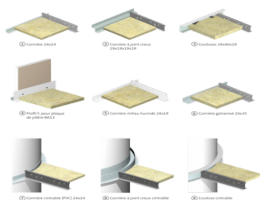

EDGE PROFILES

A complete range for ensuring a perfect finish around the ceiling.

Edge profiles

FIRE REACTION

	Standard	Classification
White	EN 13501-1	Euroclass A1
EuroColors or other colors	EN 13501-1	Euroclass A2-s1,d0 - A1

DURABILITY

Product	Classification	Standard
Edge profiles	Class B	EN 13964
Corro-Plus edge profiles	Class C/D *	* based on an expert opinion

MECHANICAL PROPERTIES

Read more about mechanical properties in the data sheet or DoP, available under downloads