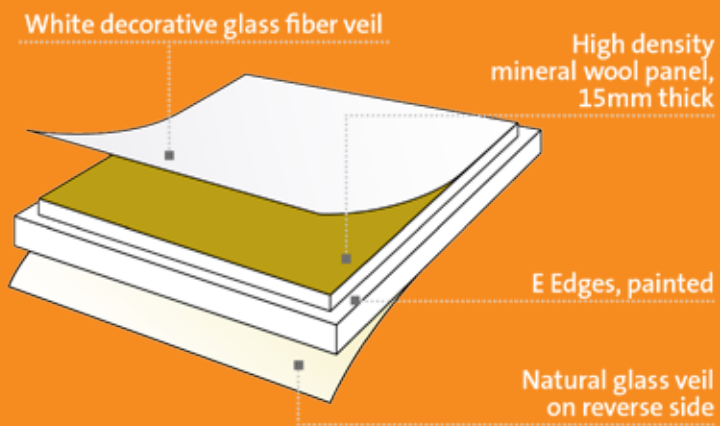

## KEY FEATURES

- Acoustic absorption:  $\alpha_w = 0.95$
- Reaction to fire: A2-s1,d0
- Humidity performance : Class C RH 95%, 30° C
- Reverse side veil

White