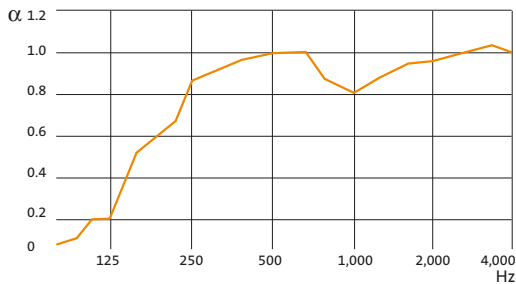

## KEY FEATURES

- Acoustic absorption:  $\alpha_w = 0.95$
- Reaction to fire: A2-s1,d0
- Humidity performance : Class C RH 95%, 30° C
- Reverse side veil

White

### Acoustic absorption

- $\alpha_w = 0.95$  : class A